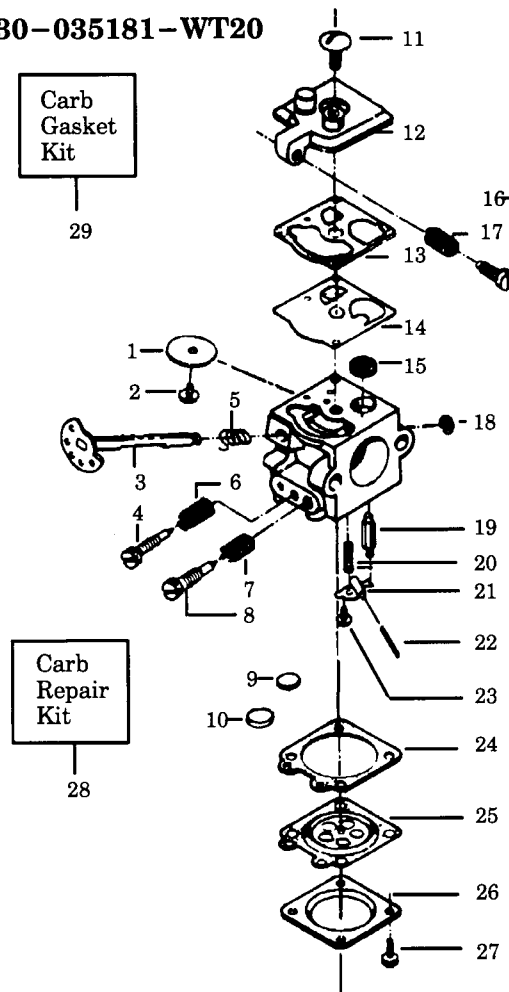

✓=Part Change

*Indicates Engine Gasket Kit Contents

CARBURETOR ASSEMBLY #530-035181-WT20

Key No.	Part No.	Description
1	505-520105	Throttle Valve
2	530-035015	Throttle Valve Screw
3	530-035034	Throttle Shaft Ass'y.
4	530-035171	Low Speed Mixture Needle
5	505-316745	Throttle Return Spring
6	530-035023	Low Speed Mixture Needle Spring
7	530-035167	High Speed Mixture Needle Spring
8	530-035169	High Speed Mixture Needle
9	503-574201	* Plug-5/16 Dia. Welch
10	504-100012	* Plug-1/4 Dia. Welch
11	501-469901	Pump Cover Screw
12	530-035159	Fuel Pump Cover
13	530-035164	*+ Fuel Pump Gasket
14	530-035166	*+ Fuel Pump Diaphragm
15	505-316764	* Fuel Inlet Screen
16	505-316716	Idle Speed Adjusting Screw
17	530-035168	Idle Speed Adjusting Screw Spring
18	502-119801	Throttle Retainer Ring
19	501-222301	* Inlet Needle Valve
20	530-035188	* Metering Lever Spring
21	505-520127	* Metering Lever
22	505-520125	* Metering Lever Pin
23	530-035016	* Metering Lever Pin Screw
24	530-035165	*+ Metering Diaphragm Gasket
25	504-130808	*+ Metering Diaphragm
26	530-035003	Metering Diaphragm Cover
27	503-108701	Metering Cover Screw Ass'y.
28	530-035161	Carb. Repair Kit (Includes parts marked*)
29	502-103501	Carb. Gasket/Diaphragm (Includes parts marked+)