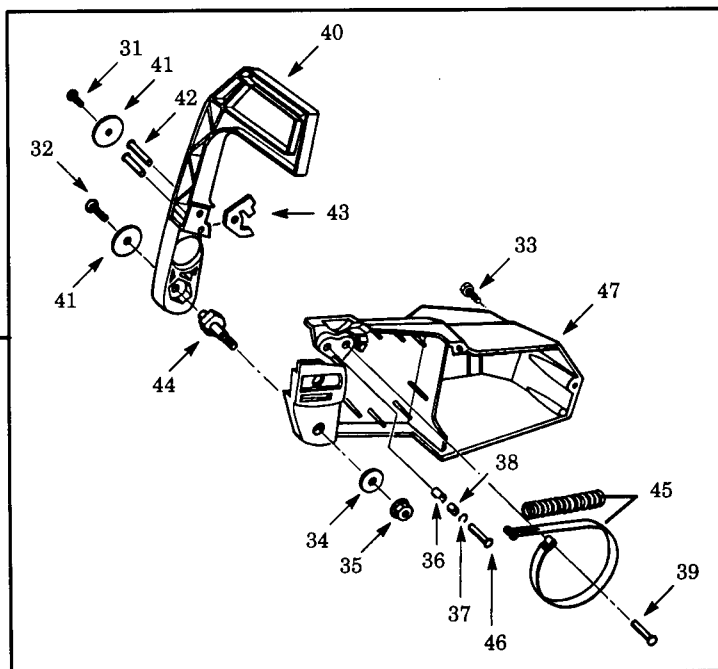

✓=Part Change

*Indicates Engine Gasket Kit Contents

CARBURETOR ASSEMBLY #530-035181-WT20

Key No.	Part No.	Description
1	505-520105	Throttle Valve
2	530-035015	Throttle Valve Screw
3	530-035034	Throttle Shaft Ass'y.
4	530-035171	Low Speed Mixture Needle
5	505-316745	Throttle Return Spring
6	530-035023	Low Speed Mixture Needle Spring
7	530-035167	High Speed Mixture Needle Spring
8	530-035169	High Speed Mixture Needle
9	503-574201	* Plug-5/16 Dia. Welch
10	504-100012	* Plug-1/4 Dia. Welch
11	501-469901	Pump Cover Screw
12	530-035159	Fuel Pump Cover
13	530-035164	*+ Fuel Pump Gasket
14	530-035166	*+ Fuel Pump Diaphragm
15	505-316764	* Fuel Inlet Screen
16	505-316716	Idle Speed Adjusting Screw
17	530-035168	Idle Speed Adjusting Screw Spring
18	502-119801	Throttle Retainer Ring
19	501-222301	* Inlet Needle Valve
20	530-035188	* Metering Lever Spring
21	505-520127	* Metering Lever
22	505-520125	* Metering Lever Pin
23	530-035016	* Metering Lever Pin Screw
24	530-035165	*+ Metering Diaphragm Gasket
25	504-130808	*+ Metering Diaphragm
26	530-035003	Metering Diaphragm Cover
27	503-108701	Metering Cover Screw Ass'y.
28	530-035161	Carb. Repair Kit (Includes parts marked*)
29	502-103501	Carb. Gasket/Diaphragm (Includes parts marked+)

*Indicates Carb. Repair Kit Contents
 +Indicates Carb. Gasket/Diaphragm Contents

Chain Brake Ass'y. #952-069320

Ref.	Part No.	Description
30	952-069320	Chain Brake Ass'y.
31	530-015407	Screw
32	530-016022	Screw
33	530-015623	Screw
34	507-433893	Washer
35	530-015445	Bar Mounting Nut
36	530-025881	Latch Roller
37	530-015543	Washer
38	530-025882	Sleeve
39	507-433841	Anchor Pin
40	507-433819	Lever
41	507-433844	Washer
42	507-433843	Handguard Pin
43	530-025366	Latch
44	507-433845	Handguard Pivot
45	530-024154	Brake Band
46	507-433842	Latch Pin
47	507-433917	Clutch Cover