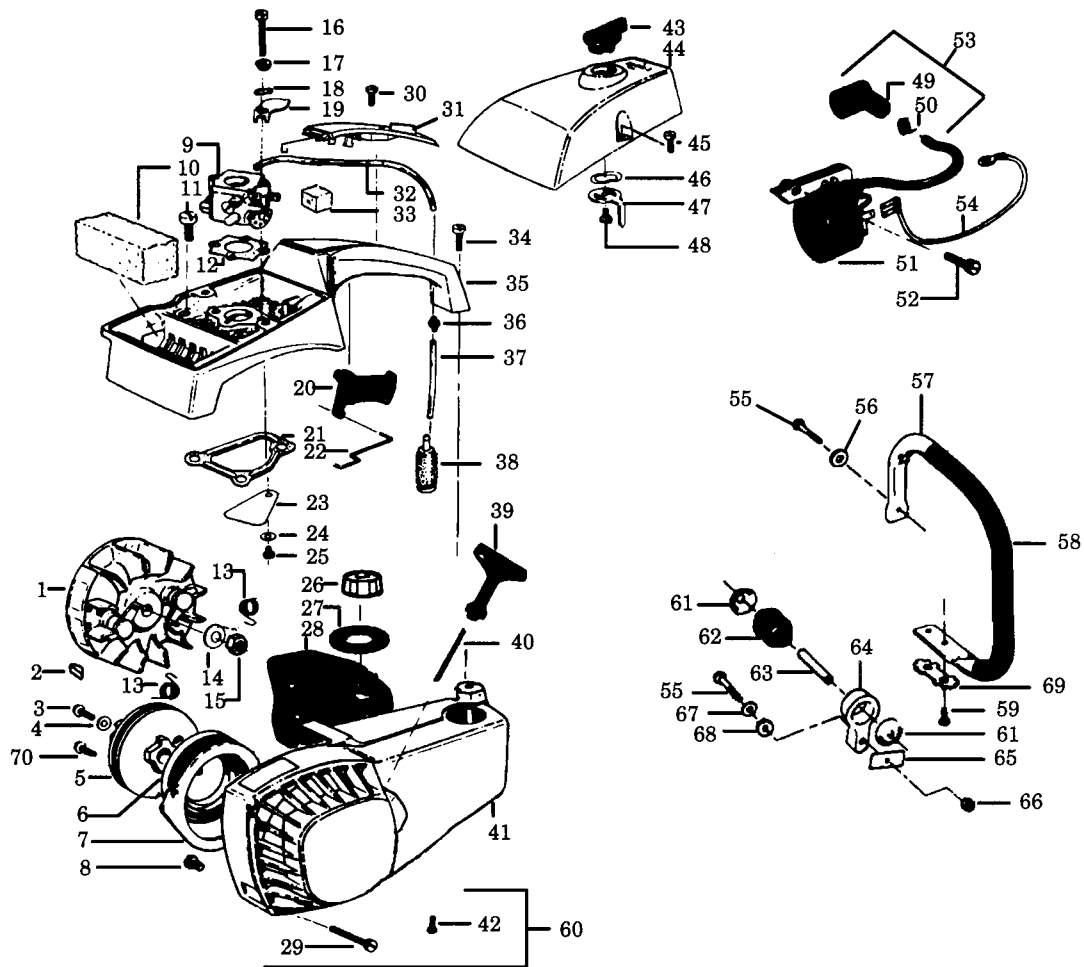

KEY NO	PART NO.	DESCRIPTION	KEY NO	PART NO.	DESCRIPTION	KEY NO	PART NO.	DESCRIPTION
1	530-039111	Flywheel Ass'y. (Incl. #13)	31	530-047058	Handle & Lockout Assy.	61	530-025567	Isolator Cup
2	530-015126	Flywheel Key	32	530-021025	Fuel Line	62	530-025566	Isolator
3	530-015036	Screw	33	530-023373	Throttle Wire Boot	63	530-025565	Spacer
4	530-015123	Washer	34	530-015141	Screw	64	530-026659	Isolator Bracket
5	530-069288	Starter Pulley	35	530-036950	Handle & Carb. Hsg.	65	530-024317	Isolator Pad
6	530-042023	Starter Spring	36	530-023877	Fuel Line Fitting	66	530-015515	Locknut
7	530-025487	Air Baffle	37	530-069216	Line Kit (Bulk 8133)	67	530-001642	Lockwasher
8	530-001726	Screw	38	530-014362	Fuel Pick-Up Ass'y.	68	530-015209	Washer
9	530-035181	Carburetor	39	530-026735	Starter Handle	69	530-025569	Retainer
10	530-023791	Air Filter	40	530-069232	Rope Kit	70	530-015823	Screw
11	530-015242	Screw	41	530-069281	Fan Hsg. Kit			
12	* 530-019045	Carburetor Gasket	42	530-015650	Screw			
13	530-023817	Starter Dog Spring	43	530-023807	Choke Knob			
14	530-015127	Flywheel Washer	44	530-024965	Carb. Cover			
15	530-626605	Nut	45	530-015168	Screw			
16	530-015245	Screw	46	530-015147	Wave Washer			
17	530-023865	Spacer	47	530-023806	Choke Lever			
18	530-015254	Wave Washer	48	530-015407	Screw			
19	530-023805	Choke Shutter	49	530-003934	Spark Plug Boot			
20	530-024803	Throttle Trigger	50	530-003933	Spark Plug Connector			
21	* 530-019118	Gasket	51	530-069202	Ignition Module Kit			
22	530-026606	Throttle Wire	52	530-015816	Screw			
23	530-023366	Reed Valve	53	530-039082	Spark Plug Lead (Incl. 49&50)			
24	530-023367	Washer	54	530-039116	Switch Lead			
25	530-015241	Screw	55	530-015505	Bolt			
26	530-014347	Fuel Cap Ass'y.	56	734-115171	Washer			
27	530-019093	Seal	57	530-022314	Handlebar			
28	530-010775	Fuel Tank Ass'y. (Incl. #26,27 & 38)	58	530-027847	Grip			
29	530-015812	Screw	59	530-015507	Screw			
30	530-015247	Screw	60	530-069286	Fan Hsg. Screw Kit (Incl.29&42 & #9 pg. 1)			

✓=Part Change

*Indicates Engine Gasket Kit Contents